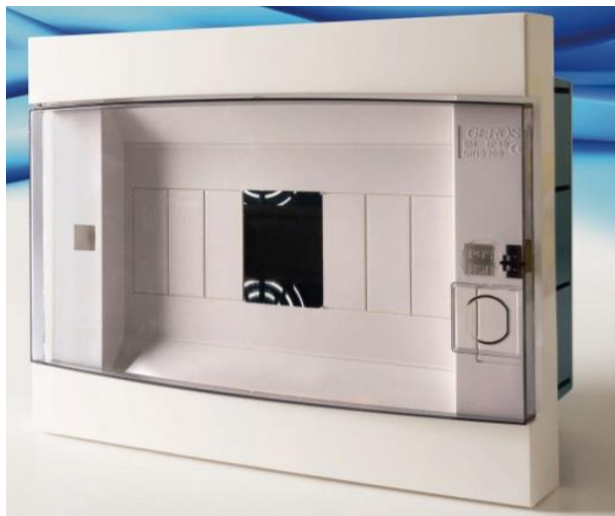

SURFACE BOXES OR
SURFACE WATER TIGHT BOXES
DIFFERENT SIZES FOR BOTH
DOMESTIC AND INDUSTRIAL
APPLICATION

WATER TIGHT SURFACE BOX
WITH TRANSPARENT LID

FLUSH MOUNTING JUNCTION
BOXES
HOLLOW WALLS, AND
PLASTER BOARDS
3 Modules to 9 Modules
DIFFREENT SIZES

FOAMED CONCRETE WALL BOXES

HOLLOW WALLS BOXES FOR
DIRECT FIXING ON PLASTER

DISTRIBUTION BOARDS WITH GREY DOOR OR TRANSPARENT DOOR
DIFFERENT SIZES

DIN RAIL MONDULE MOUNTING KITS

FLUSH MOUNTING ENCLOSURES
WITH GREY DOOR OR SMOKY DOOR